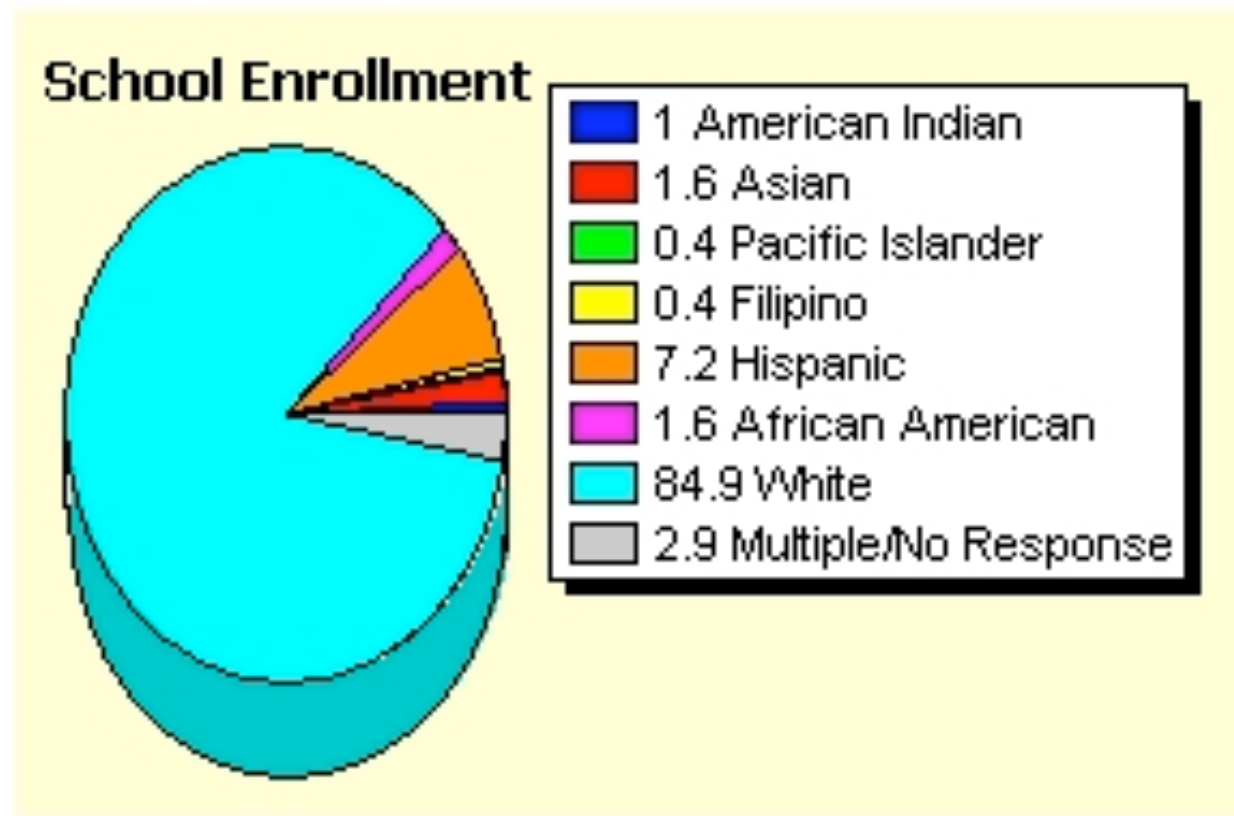

San Lorenzo Valley High 2006-07

- San Lorenzo Valley Unified School District
- 9-12 High School
- Total Enrollment: 1,038
- 1.1% of students are EL (English Learner) Students
- 12.8% of students receive free/reduced price meals