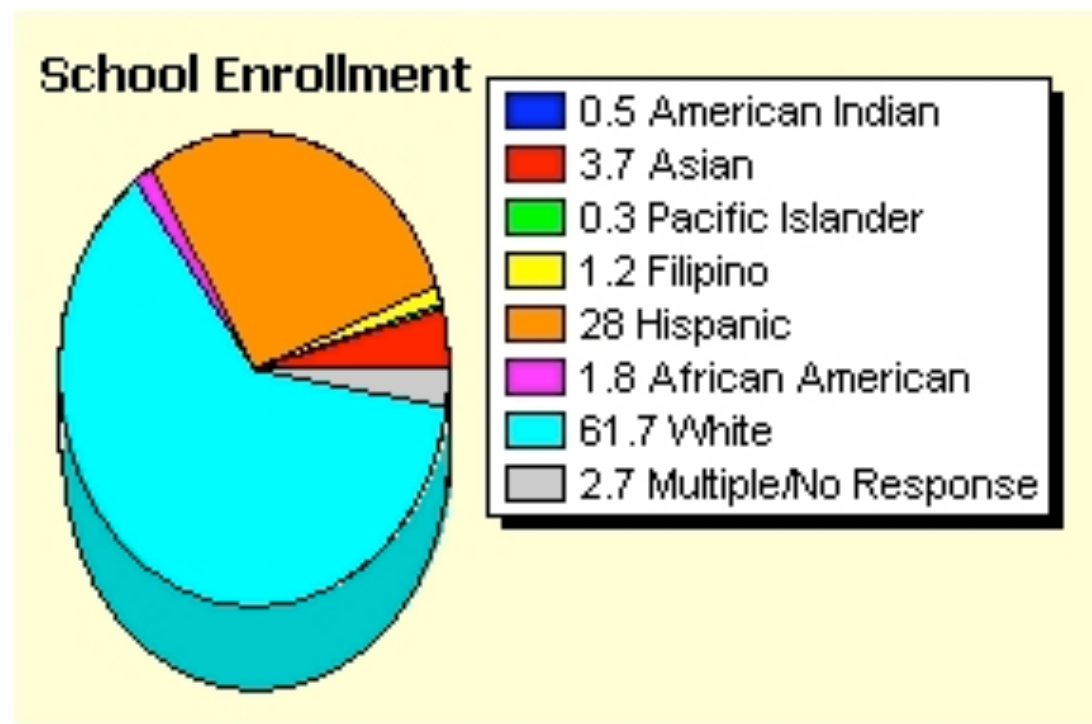

Harbor High 2006-07

- Santa Cruz City School District
- 9-12 High School
- Total Enrollment: 1,134
- 8.0% of students are EL (English Learner) Students
- 24.1% of students receive free/reduced price meals