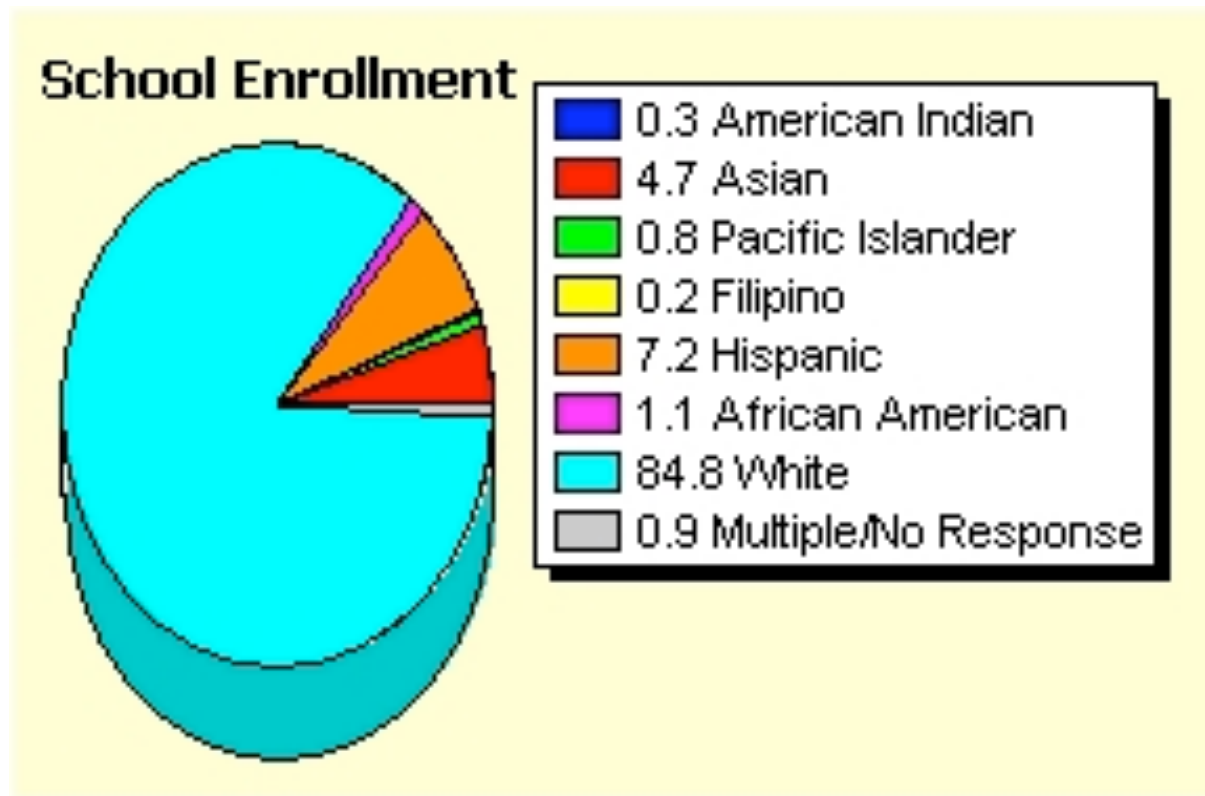

Scotts Valley High 2006-07

- Scotts Valley Unified School District
- 9-12 High School
- Total Enrollment: 903
- 1.3% of students are EL (English Learner) Students
- 4.2% of students receive free/reduced price meals