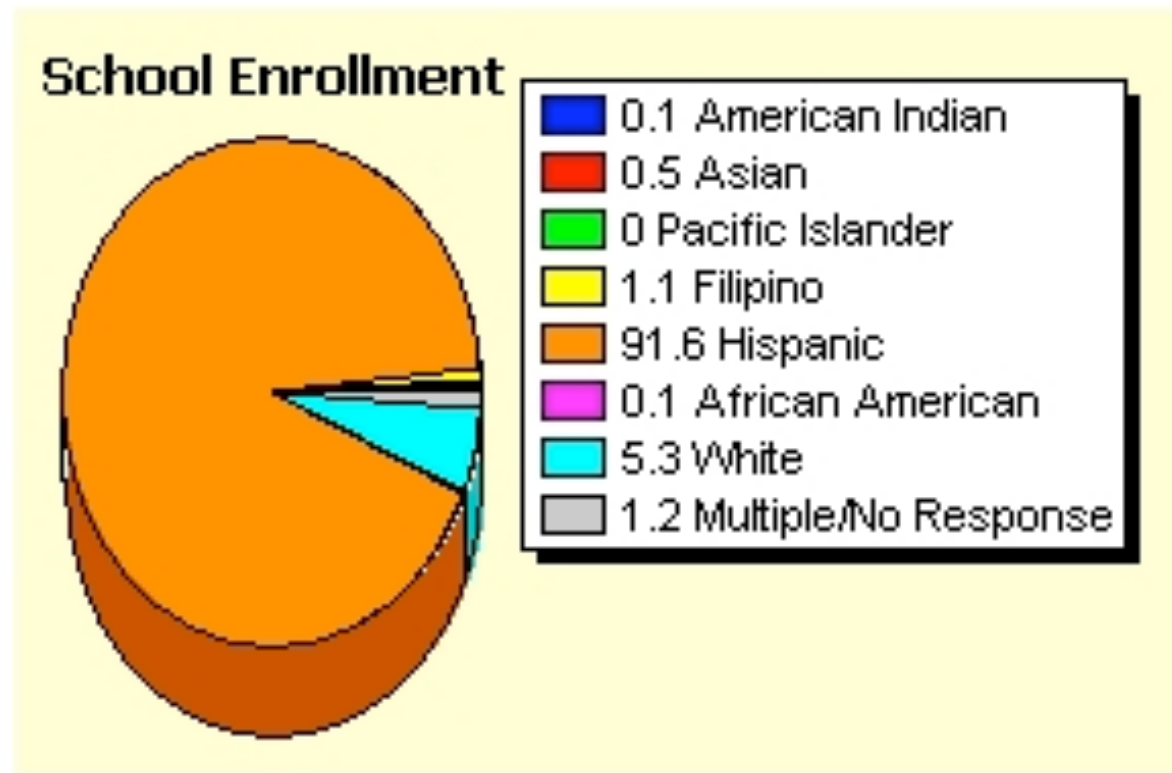

Watsonville High 2006-07

- Pajaro Valley Unified School District
- 9-12 High School
- Total Enrollment: 2,167
- 36.5% of students are EL (English Learner) Students
- 55% of students receive free/reduced price meals