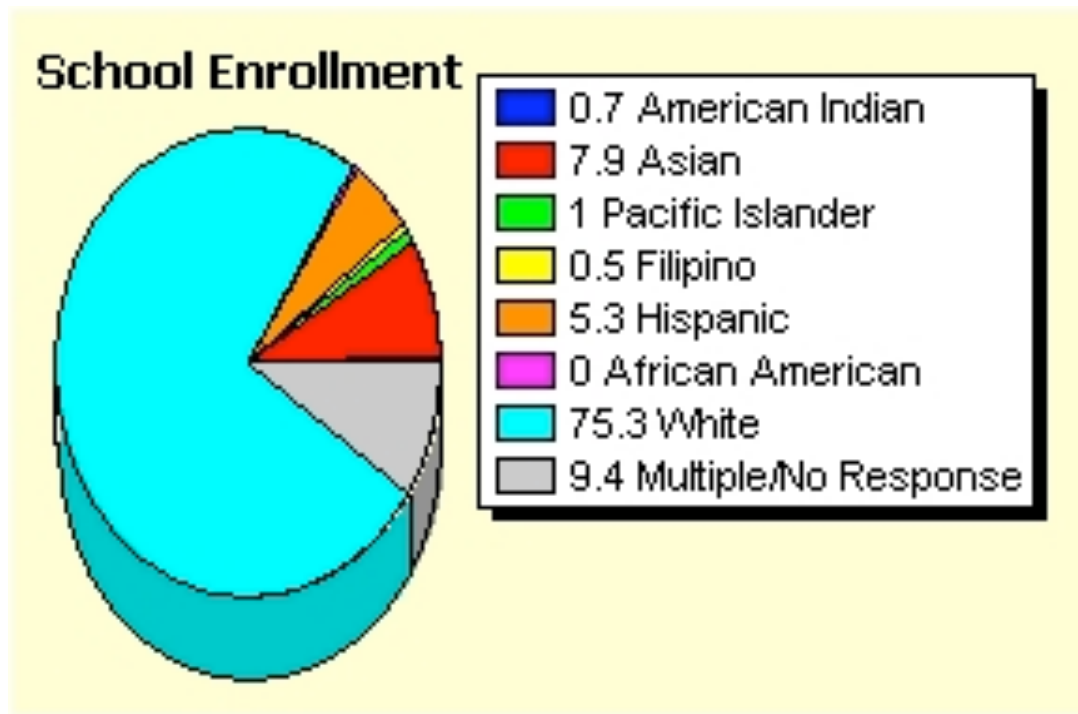

Pacific Collegiate School 2006-07

- Santa Cruz County Office of Education
- 7-12 Charter School
- Total Enrollment: 417
- 2.4% of students are EL (English Learner) Students
- 0% of students receive free/reduced price meals