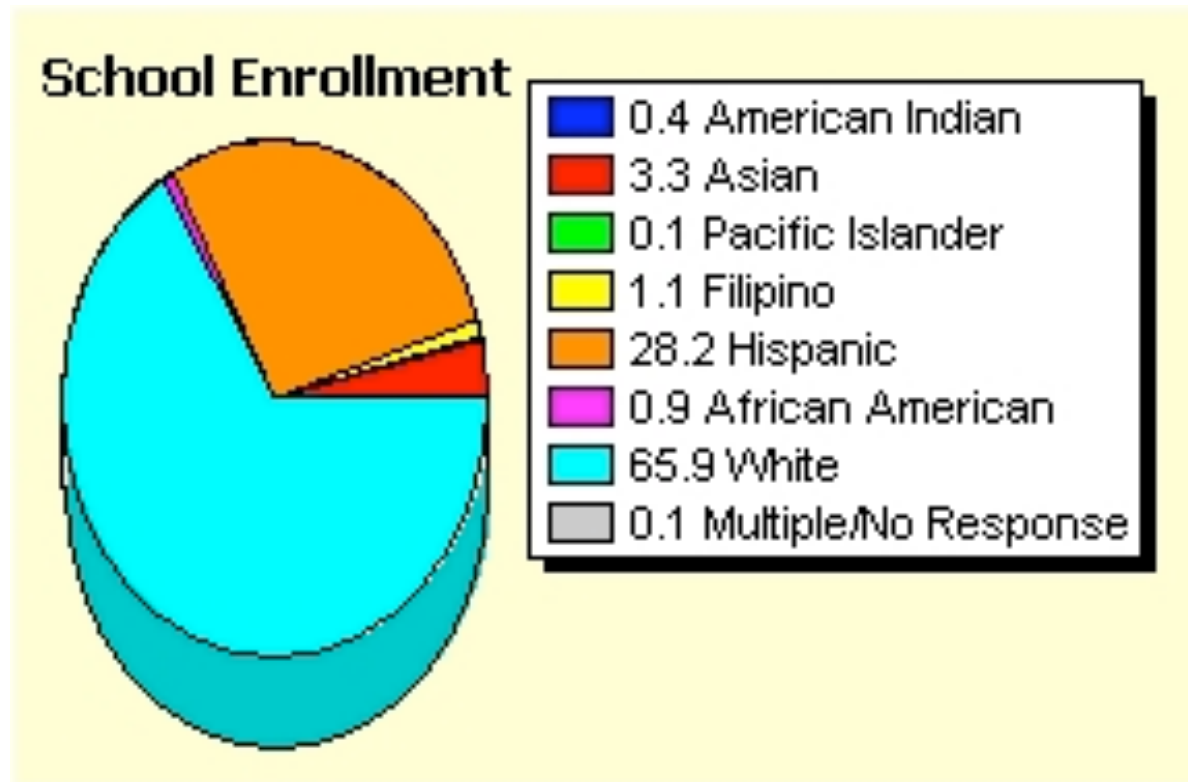

Aptos High 2006-07

- Pajaro Valley Unified School District
- 9-12 High School
- Total Enrollment: 1,433
- 6.1% of students are EL (English Learner) Students
- 17.9% of students receive free/reduced price meals