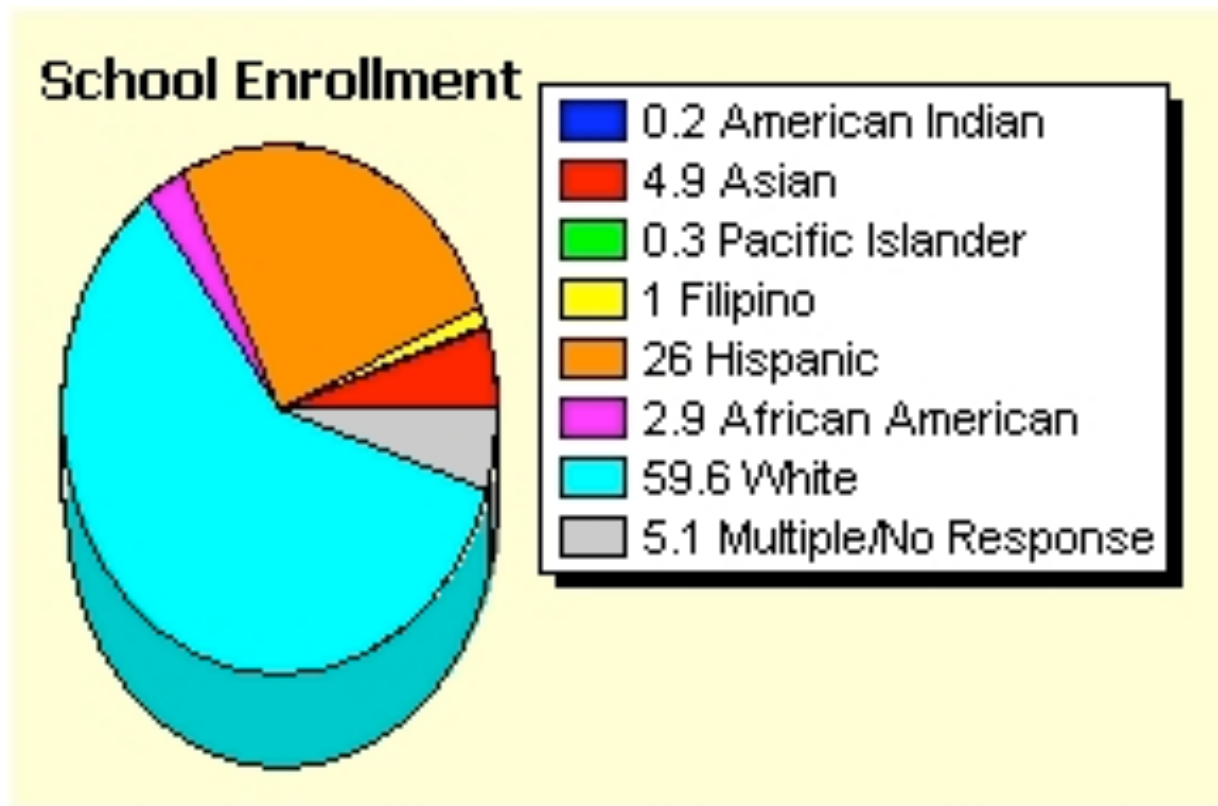

Santa Cruz County School Districts

District	# of schools
Bonny Doon Union Elementary	1
Happy Valley Elementary	1
Live Oak Elementary *	5
Mountain Elementary	1
Pacific Elementary	1
Pajaro Valley Unified *	30
San Lorenzo Valley Unified *	8
Santa Cruz City *	15
Santa Cruz County Office of Education *	1
Scotts Valley Unified *	4
Soquel Elementary *	5

Santa Cruz High 2006-07

- Santa Cruz City School District
- 9-12 High School
- Total Enrollment: 1,064
- 7.9% of students are EL (English Learner) Students
- 24.6% of students receive free/reduced price meals