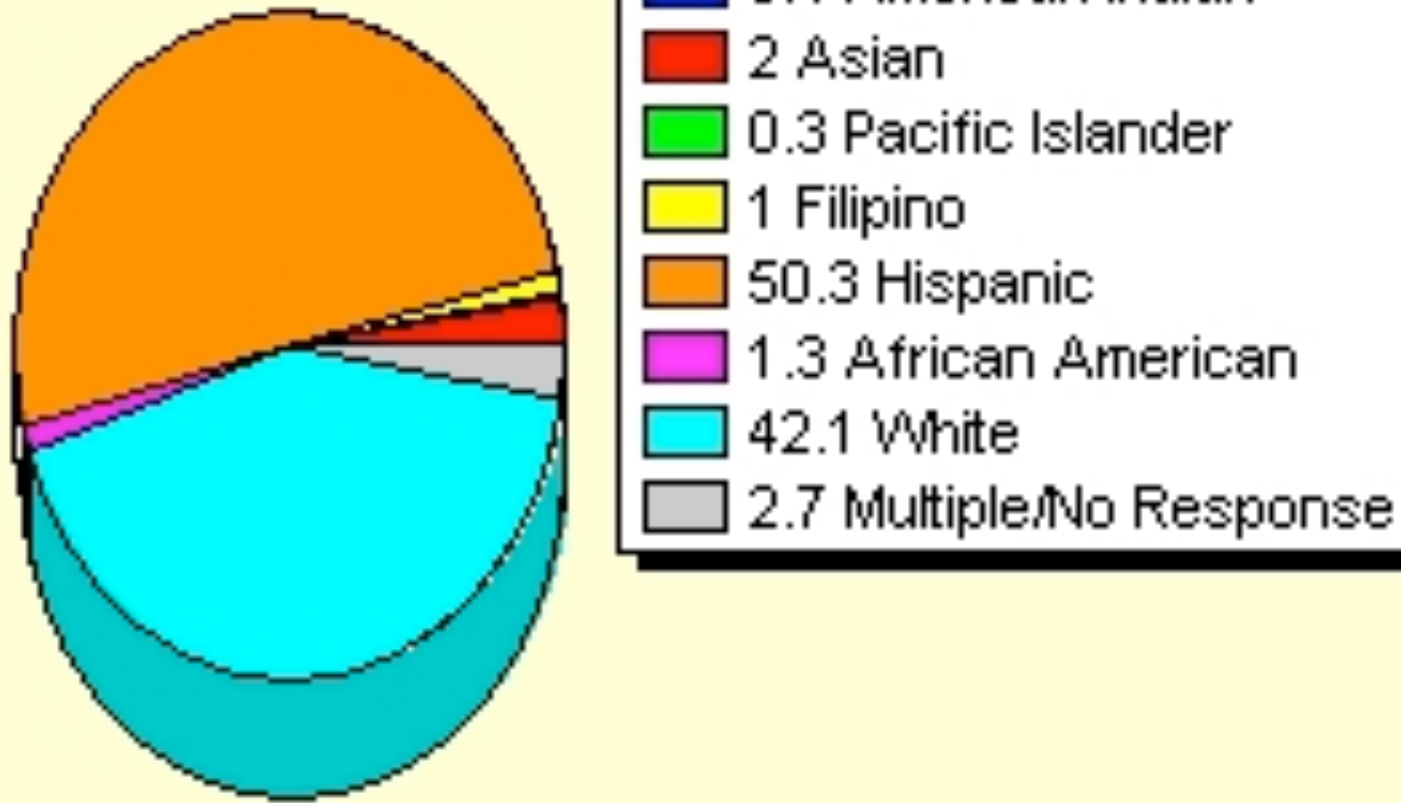

Students by Ethnicity

Santa Cruz County, 2006-2007

County Enrollment

Santa Cruz County School Districts

District	# of schools
Bonny Doon Union Elementary	1
Happy Valley Elementary	1
Live Oak Elementary *	5
Mountain Elementary	1
Pacific Elementary	1
Pajaro Valley Unified *	30
San Lorenzo Valley Unified *	8
Santa Cruz City *	15
Santa Cruz County Office of Education *	1
Scotts Valley Unified *	4
Soquel Elementary *	5