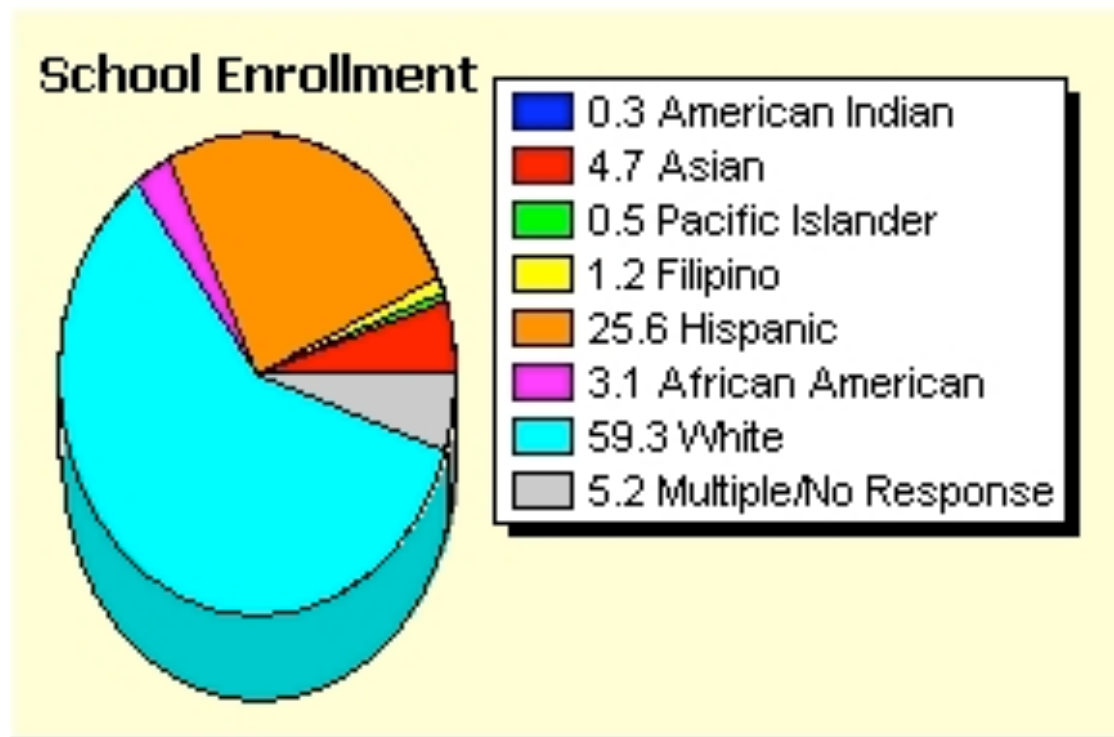

Mission Hill Middle 2006-07

- Santa Cruz County School District
- 6-8 Middle School
- Total Enrollment: 577
- 9.2% of students are EL (English Learner) Students
- 30.5% of students receive free/reduced price meals